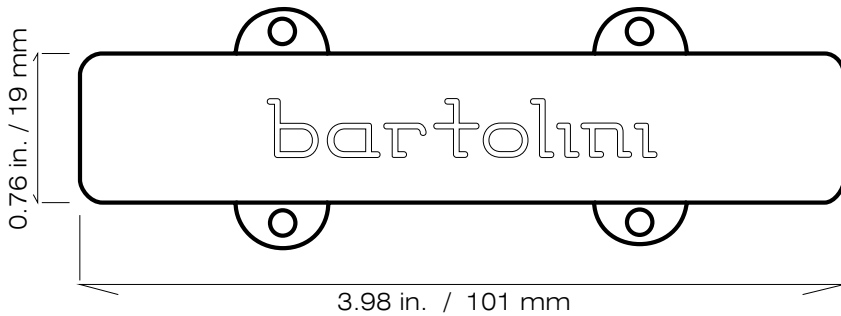

**1** Standard Guitar Humbucker

Les Paul Deluxe Mini Humbucker  
Jazz Guitar (5J)

**2**

**3A** Strat stacked coil (0.58 in. deep)

Acoustic Guitar

Strat single coil (standard depth of 0.80 in.)

**3X**

**4** 7 string guitar Humbucker

**6JH** Rickenbacker  
mute compartment

Rickenbacker **6R**

**7 (short)**

American  
Standard  
5 string basses

**7 (long)**

Precision Bass **8**

9 (short)

Jazz Bass

9 (long)

**BB**  
Bass Soapbar

**BC**  
Bass Soapbar

**BD**  
Bass Soapbar

**CF**  
Bass Soapbar

**DL**

(" Long Sting-Ray Shape ")

**G6**  
Narrow Bass  
Soapbar