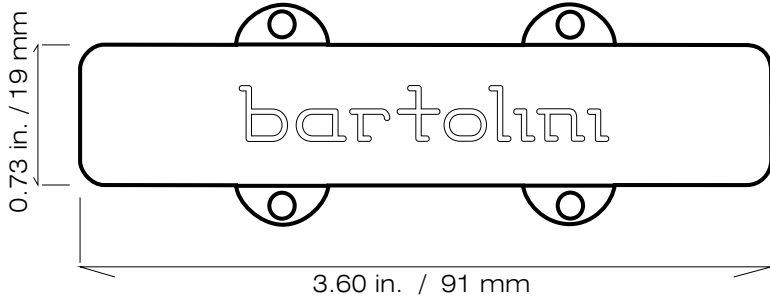

**1** Standard Guitar Humbucker

Les Paul Deluxe Mini Humbucker  
Jazz Guitar (5J)

**2**

**3A** Strat stacked coil (0.58 in. deep)

Acoustic Guitar

Strat single coil (standard depth of 0.80 in.)

**3X**

**4** 7 string guitar Humbucker

**6JH** Rickenbacker  
mute compartment

Rickenbacker **6R**

**7 (short)**

American  
Standard  
5 string basses

**7 (long)**

Precision Bass **8**

9 (short)

Jazz Bass

9 (long)

**BB**  
Bass Soapbar

**BC**  
Bass Soapbar

**BD**  
Bass Soapbar

**CF**  
Bass Soapbar

**DL**

(" Long Sting-Ray Shape ")

**G6**  
Narrow Bass  
Soapbar