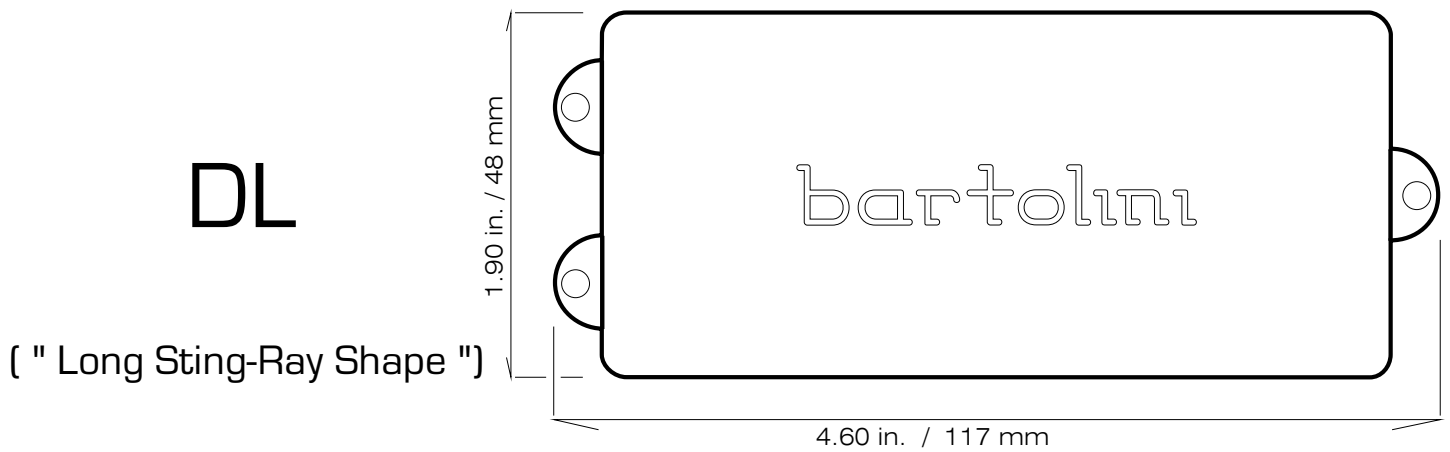

9 (long)

**BB**  
Bass Soapbar

**BC**  
Bass Soapbar

**BD**  
Bass Soapbar

**CF**  
Bass Soapbar

**DL**

(" Long Sting-Ray Shape ")

**G6**  
Narrow Bass  
Soapbar

**M3**

Bass Soapbar  
(EMG 35 shape)

**M4**  
Bass Soapbar  
(EMG 40 shape)

**M5**

Bass Soapbar  
(EMG 45 shape)

**MK**  
Bass Soapbar

Music Man **MM**

**RT**