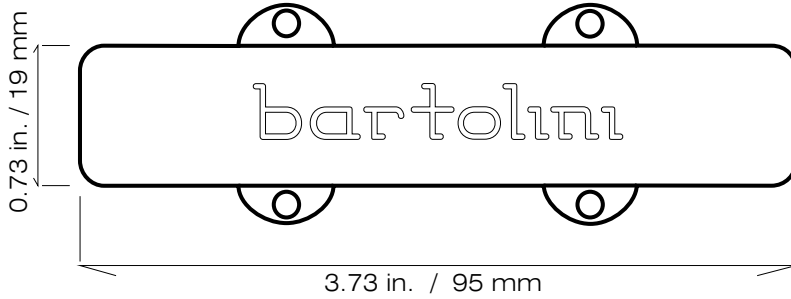

**1** Standard Guitar Humbucker

Les Paul Deluxe Mini Humbucker  
Jazz Guitar (5J)

**2**

**3A** Strat stacked coil (0.58 in. deep)

Acoustic Guitar

Strat single coil (standard depth of 0.80 in.)

**3X**

**4** 7 string guitar Humbucker

**6JH** Rickenbacker  
mute compartment

Rickenbacker **6R**

**7 (short)**

American  
Standard  
5 string basses

**7 (long)**

Precision Bass **8**

9 (short)

Jazz Bass

9 (long)

**BB**  
Bass Soapbar

**BC**  
Bass Soapbar

**BD**  
Bass Soapbar

**CF**  
Bass Soapbar

**DL**

(" Long Sting-Ray Shape ")

**G6**  
Narrow Bass  
Soapbar