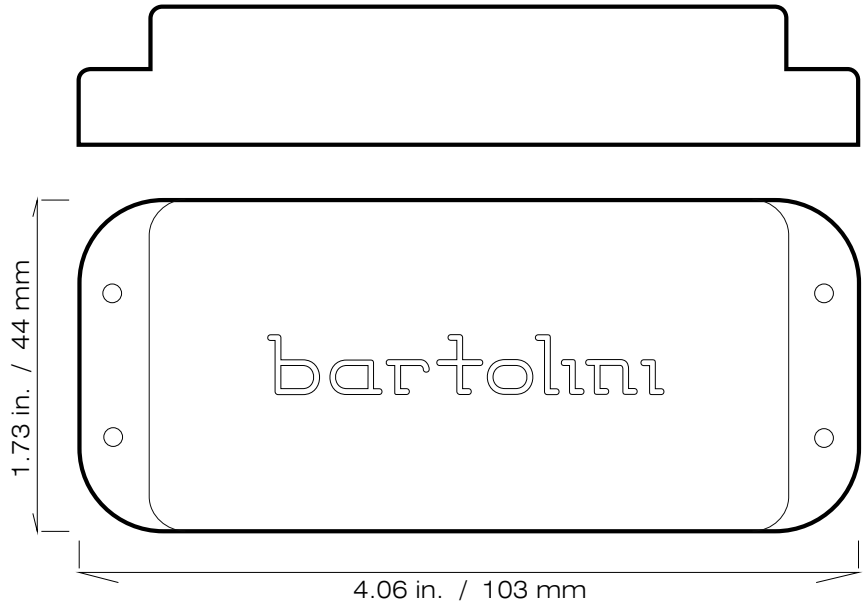

**M3**

Bass Soapbar  
(EMG 35 shape)

**M4**  
Bass Soapbar  
(EMG 40 shape)

**M5**

Bass Soapbar  
(EMG 45 shape)

**MK**  
Bass Soapbar

Music Man **MM**

**RT**

**RU**

**MV**

5 string Music Man

**P2**

Bass Soapbar

**P4**

Bass Soapbar

**P5**

Bass Soapbar

**W4**  
Washburn Bantam  
Wide Soapbar

**X4**  
Narrow Bass Soapbar

**X5**  
Narrow Bass Soapbar

**X6**  
Narrow Bass  
Soapbar